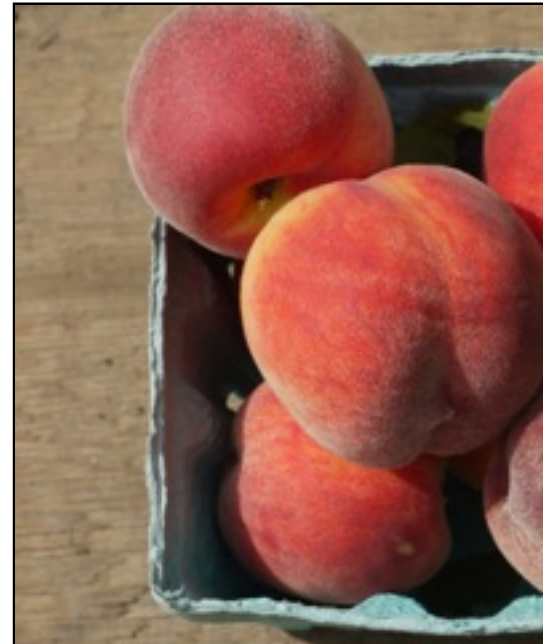

Peach Harvest

State MA
Location Belchertown, UMass CSOREC
Year 2010
Peach/Nectarine peach nectarine other
Cultivar Earliestar
Harvest Date 7/9/2010
Flesh Color yellow white
Crop Load none moderate
 light heavy
Size 2.8 (inches)
Shape
Fuzz very moderate light none
Bact Spot severe moderate slight none
Red Skin 70 %
Split Pit severe (>50%) common few none
Attractiveness poor fair good excellent
Freestone freestone semi-freestone clingstone
Flesh Red >25% 10-25% trace-10% trace none
Firmness 9 (lbs.)
Sol Solids NA %
Comments quite tart, almost ready for first pick

Earliestar

Peach Harvest

Picture URL <http://fruit.umext.umass.edu/images/2010peach/earlystar0709.jpg>

Peach Harvest

State MA
Location Belchertown, UMass CSOREC
Year 2010
Peach/Nectarine peach nectarine other
Cultivar PF-1
Harvest Date 7/9/2010
Flesh Color yellow white
Crop Load none moderate
 light heavy
Size 2.4 (inches)
Shape
Fuzz very moderate light none
Bact Spot severe moderate slight none
Red Skin 80 %
Split Pit severe (>50%) common few none
Attractiveness poor fair good excellent
Freestone freestone semi-freestone clingstone
Flesh Red >25% 10-25% trace-10% trace none
Firmness 6 (lbs.)
Sol Solids 9.3 %
Comments quite ripe, ready for harvest

PF-1

Peach Harvest

Picture URL <http://fruit.umext.umass.edu/images/2010peach/pf1pack0709.jpg>

Peach Harvest

State MA
Location Belchertown, UMass CSOREC
Year 2010
Peach/Nectarine peach nectarine other
Cultivar JL1024 apricot
Harvest Date 7/9/2010
Flesh Color yellow white
Crop Load none moderate
 light heavy
Size 1.8 (inches)
Shape
Fuzz very moderate light none
Bact Spot severe moderate slight none
Red Skin 45 %
Split Pit severe (>50%) common few none
Attractiveness poor fair good excellent
Freestone freestone semi-freestone clingstone
Flesh Red >25% 10-25% trace-10% trace none
Firmness NA (lbs.)
Sol Solids NA %
Comments not quite there, but almost; give it a few more days; shy cropping, but only one tree; shows signs of bacterial canker on spurs